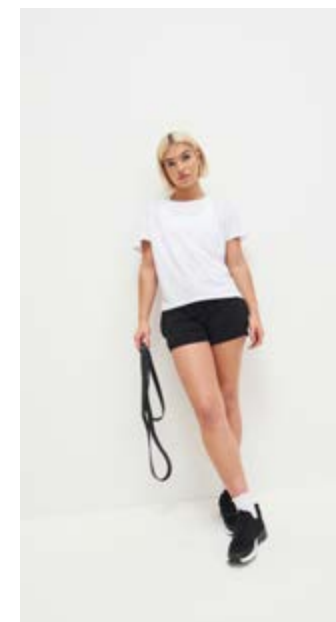

JC074 | WOMENS COOL JOG SHORT

JustCool

240 g/m² • XS - XL • 1ks

	white	color
XS-XL	-	13,54 €
-	-	-

60% polyester, 35% bavlna, 5% elastan • elastický pás so sťahovacou šnúrkou • vrecká na bočnom šve • voľný strih

PRÍBUZNÉ PRODUKTY Z KOLEKCIE

JC072 • MENS COOL JOG SHORT