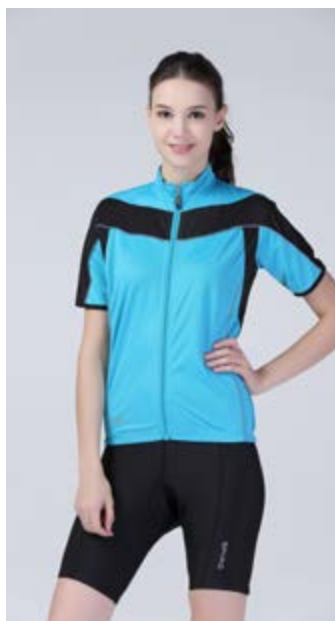

R187F | WOMENS PADDED BIKEWEAR SHORTS

SPIRO

200 g/m² • XS - XL • 1ks

	white	color
XS-XL	-	30,94 €
-	-	-

80% polyamid, 20% elastan • anatomicky tvarované • vysoký pás s elastickou páskou a vnútorným vrecko • reflexné logo na ľavej strane • silikónová páska na spodnom leme • polstrovanie

03-BLACK

R283F | WOMENS IMPACT SOFTEX SHORTS

SPIRO

200 g/m² • XXS - XXL • 1ks

	white	color
XXS-XXL	-	10,79 €
-	-	-

88% polyester, 12% elastan • elasický pás • krátky strih • prešitie na spodnom leme

03-BLACK