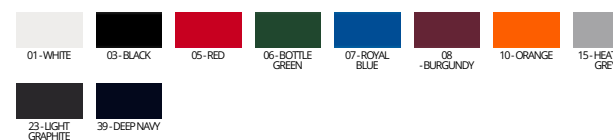

38232 | ZENON WOMENS CREW NECK SWEATER

240 g/m² • XS - 4XL • 1ks

	white	color
XS-XXL	20,54 €	20,54 €
3XL-4XL	20,54 €	20,54 €

50% bavlna, 50% polyester • okrúhly výstrih • všité rukávy • rebrový úplet na golieri, manžetách a spodnom leme • pohodlný strih • bočné švy

3XL - 4XL farby : 01 - WHITE; 25 - RED; 49 - NAVY; 99 - BLACK

PRÍBUZNÉ PRODUKTY Z KOLEKcie

38231 • ZENON MENS CREW NECK SWEATER

38231 | ZENON MENS CREW NECK SWEATER

240 g/m² • XS - 5XL • 1ks

	white	color
XS-XXL	20,54 €	20,54 €
3XL-5XL	20,54 €	20,54 €

50% bavlna, 50% polyester • okrúhly výstrih • všité rukávy • rebrový úplet na golieri, manžetách a spodnom leme • pohodlný strih • bočné švy

4XL - 5XL farby : 01 - WHITE; 25 - RED; 49 - NAVY; 99 - BLACK

PRÍBUZNÉ PRODUKTY Z KOLEKcie

38232 • ZENON WOMENS CREW NECK SWEATER

046 | ID.202 50/50

270 g/m² • XS - 4XL • 1ks

	white	color
XS-XXL	11,92 €	11,92 €
3XL-4XL	14,77 €	14,77 €

50% bavlna, 50% polyester • vnútorná strana počesaná • okrúhly výstrih • všité rukávy • rebrový úplet s elastanom na golieri, manžetách a spodnom leme • voľný strih • bočné švy

FN34 | LIGHTWEIGHT SET - IN SWEAT

240 g/m² • S - XXL • 1ks

	white	color
S-XXL	10,40 €	10,90 €
-	-	-

80% bavlna, 20% polyester • francúzske froté • okrúhly výstrih • všité rukávy • golier, manžety rukávov a spodný lem z rebrového úpletu • bočné švy