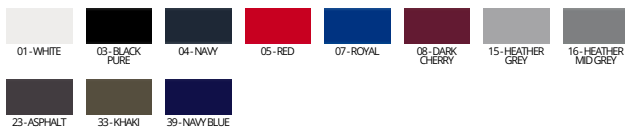

4XL farby: 01 - WHITE; 05 - RED; 03 - BLACK PURE; 39 - NAVY BLUE; 07 - ROYAL; 15 - HEATHER GREY; 23 - ASPHALT