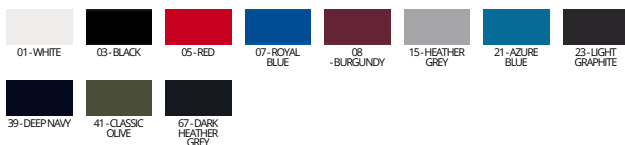

4XL farby: 01 - WHITE; 05 - RED; 03 - BLACK PURE; 39 - NAVY BLUE; 07 - ROYAL; 15 - HEATHER GREY; 23 - ASPHALT

3XL farby: 01 - WHITE; 05 - RED; 03 - BLACK PURE; 39 - NAVY BLUE; 07 - ROYAL; 15 - HEATHER GREY; 23 - ASPHALT

4XL - 5XL farby: 03 - BLACK; 15 - HEATHER GREY