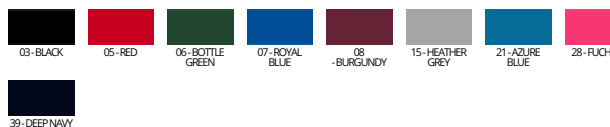

FN12 | KIDS CLASSIC HOODED SWEAT JACKET

280 g/m² • 5/6 - 14/15 • 1ks

	white	color
5/6-14/15	-	18,40 €
-	-	-

80% bavlna, 20% polyester • dvojrstvová kapucňa bez šnúrkou • zapínanie na zips • manžety rukávov a spodný lem z rebrového úpletu • našité predné vrecká

PRÍBUZNÉ PRODUKTY Z KOLEKcie

FN07 • CLASSIC HOODED SWEAT JACKET